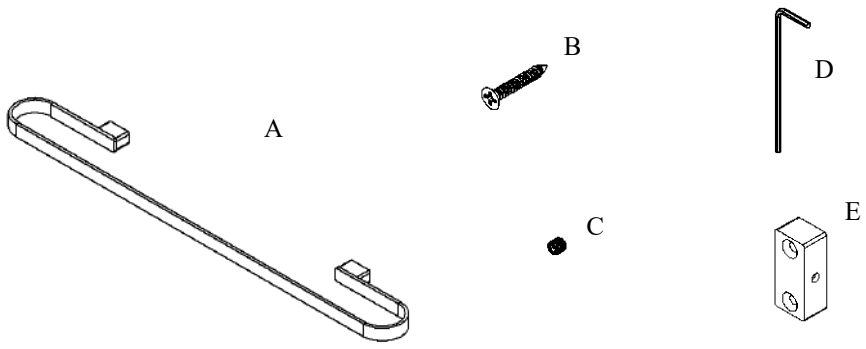

Exhilarating by Design

Volkano Cinder 30" Towel Bar

Installation Guide

Code: V3363, V3364, V3365

Parts Included	QTY
A - 30" Towel Bar	1
B - Screw	4
C - Set Screw	2
D - Allen Key	1
E - Bracket	2

Model #	Description	Finish	Weight (lb)	WxHxD (mm)	WxHxD (Inches)	Metal Type
V3363	Cinder 30" Towel Bar	Chrome	2.6	762 x 22 x 99	30 x 1 x 4	Brass
V3364	Cinder 30" Towel Bar	Brushed Nickel	2.6	457 x 22 x 99	30 x 1 x 4	Brass
V3365	Cinder 30" Towel Bar	Matte Black	2.6	457 x 22 x 99	30 x 1 x 4	Brass